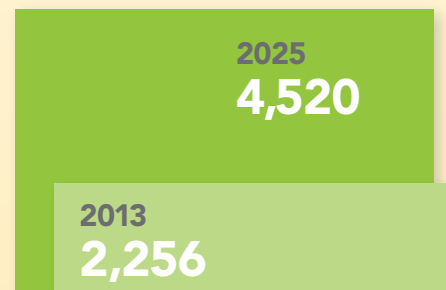

## Our Objectives:

Improve Completion Rates

Grow Enrollment

Reduce Tuition Per Credit

Double Degrees and Certificates Awarded

The Community College System of New Hampshire has set the following goals to increase the number of adults in New Hampshire with higher education degrees and certificates to **65% by the year 2025**.